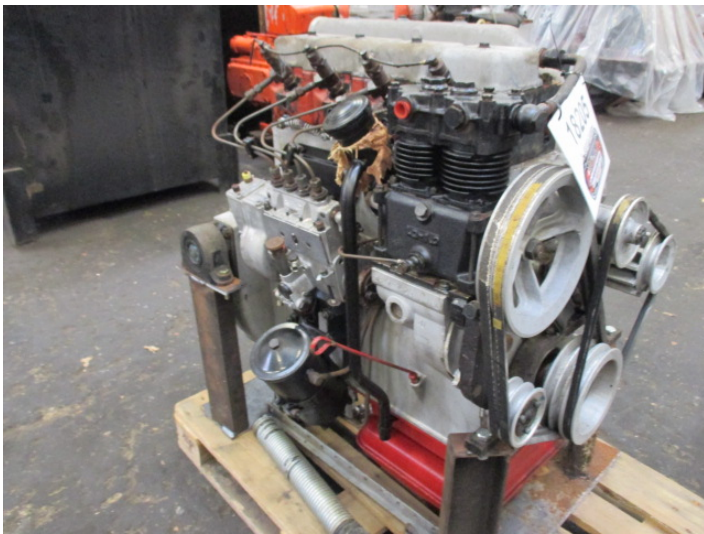

# IFA 4 cyl. diesel engine

---

**PRODUCT NO.:** 18205

**Location:** 8A

**Condition:** Unused

**Horsepower:** 125 hp

**Brand:** IFA

## Description

typ 4VD14,5 12-1 SRW - 92 kw/2300 rpm - cast no. 414 C0104 - with starter, generator, compressor and clutch - 3 bar oil pressure - tested and ok