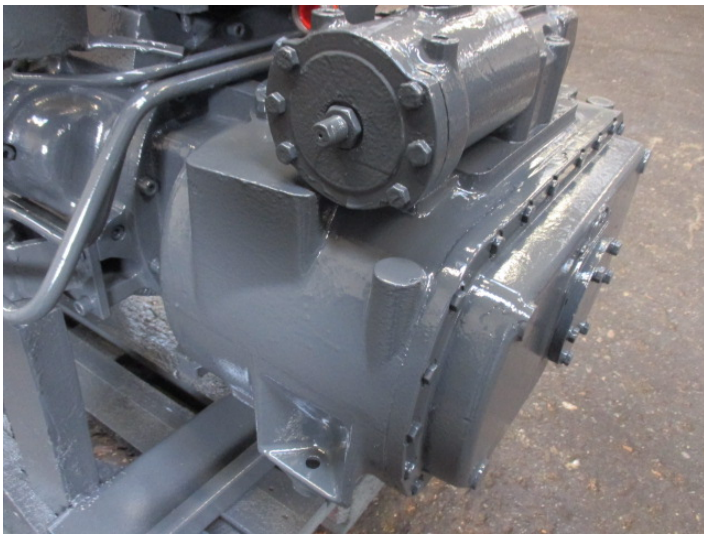

Hydr. pump ex. Atlas 1702 Type Linde

PRODUCT NO.: 8174

Serial no.: 443003130

Condition: Used

Brand: Linde

Description

ex. Atlas 1702

Gallery