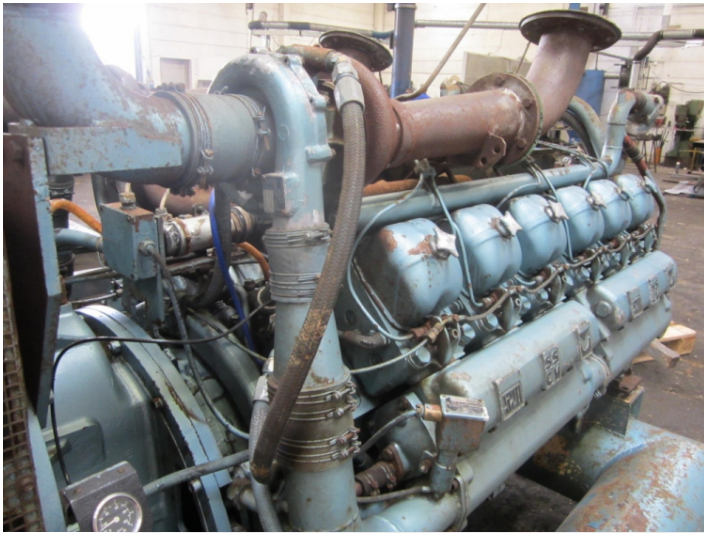

Poyaud SSCM 520 Type V12 520 S2 Serie C engine

PRODUCT NO.: 18135

Serial no.: 250084

Location: 17A

Condition: Used

Horsepower: 600 hp

Brand: Poyaud

Description

600 Hk - 2437 rpm - counter shows only 205 hours - fuel pump missing - ex. standby generator set

Gallery