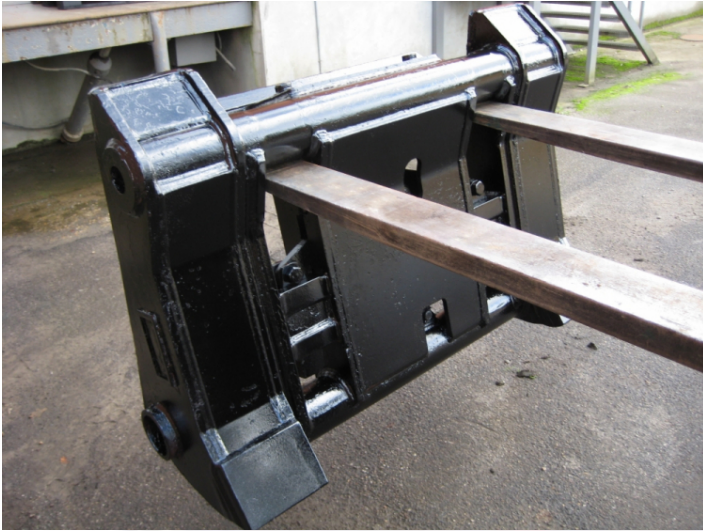

Verachttert SW2007/SW2008 hydraulic quick hitch

PRODUCT NO.: 18458

Location: K29A

Condition: Used

Brand: Verachttert

Type: Caterpillar/Verachttert

Mechanical/hydraulic: Hydraulic

Description

ex. O&K L35

Gallery