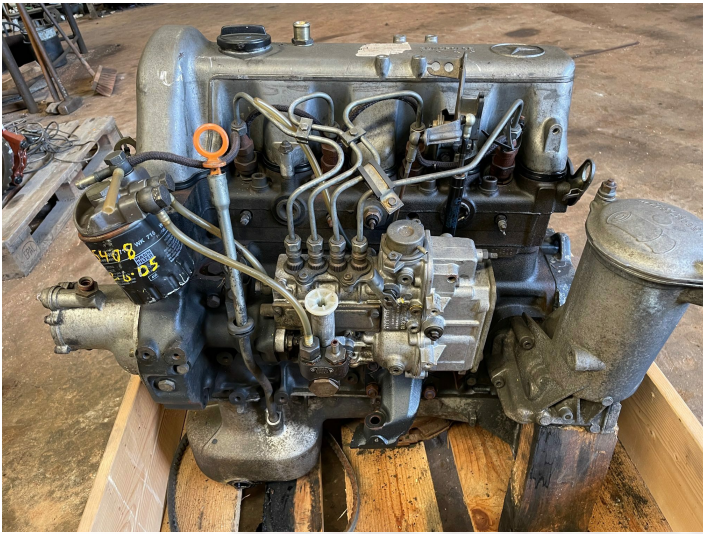

# Mercedes OM616 engine - only for spare parts

**PRODUCT NO.:** 18566

**Serial no.:** 616 938 10 004629

**Location:** 11A

**Condition:** Used

**Brand:** Mercedes

## Description

Without starter motor. Engine is stucked.