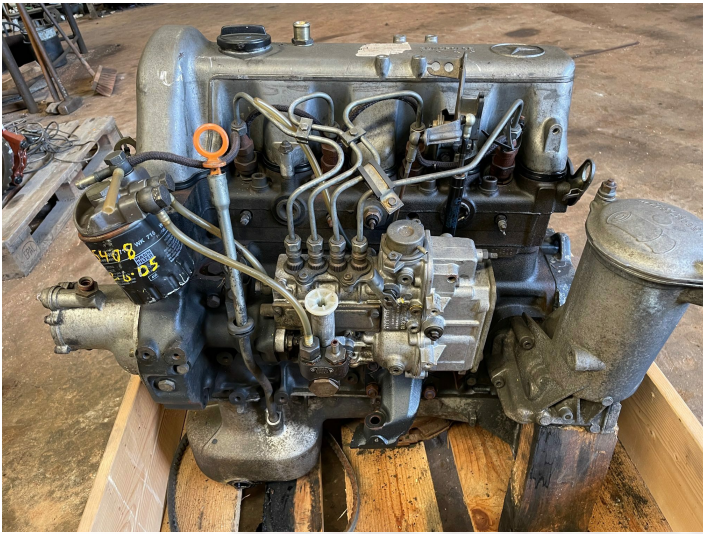

Mercedes OM616 engine - only for spare parts

PRODUCT NO.: 18566

Serial no.: 616 938 10 004629

Location: 11A

Condition: Used

Brand: Mercedes

Description

Without starter motor. Engine is stucked.