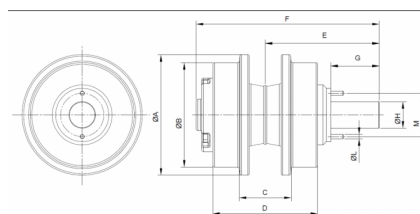

Top Roller, Volvo Excavator

PRODUCT NO.: 17939

Location: 2B
Condition: New
Brand: Volvo

Description

2 pcs. Original Volvo Top Roller VOE 14545571. Suitable for following Volvo Machines: **Volvo Excavator**

Gallery

øA: 170	øB: 140	C: 80	D: 170
E: 192,8	F: 277,8	G: 77,4	øH: 57,24
øL:	M:	N:	T:
P:	Tipò:		