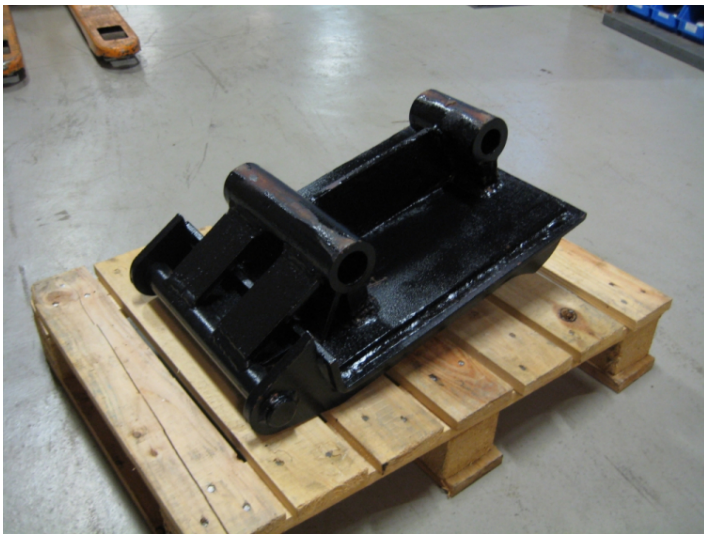

Safelock SL40 adapter bracket

PRODUCT NO.: 18647

Location: K1C

Condition: Used

Type: Safelock

Gallery