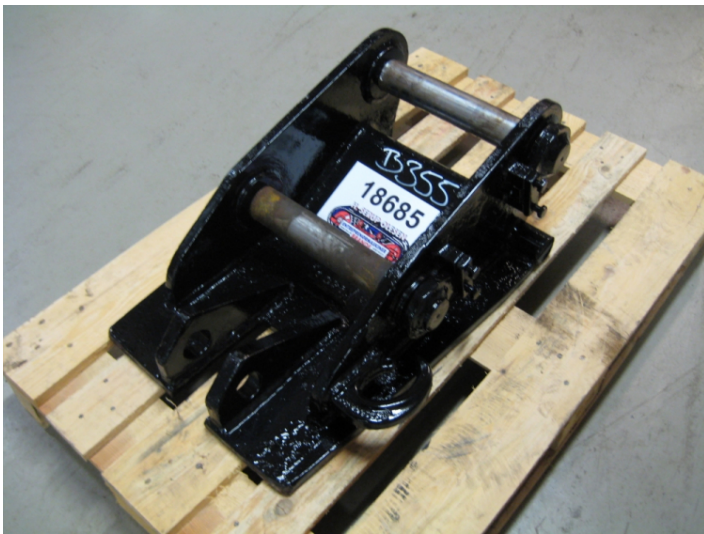

# Beco B355 mech. quick hitch

---

**PRODUCT NO.:** 18685

**Location:** K20A

**Condition:** Used

**Brand:** Beco

**Type:** Beco

**Mechanical/hydraulic:** Mechanical