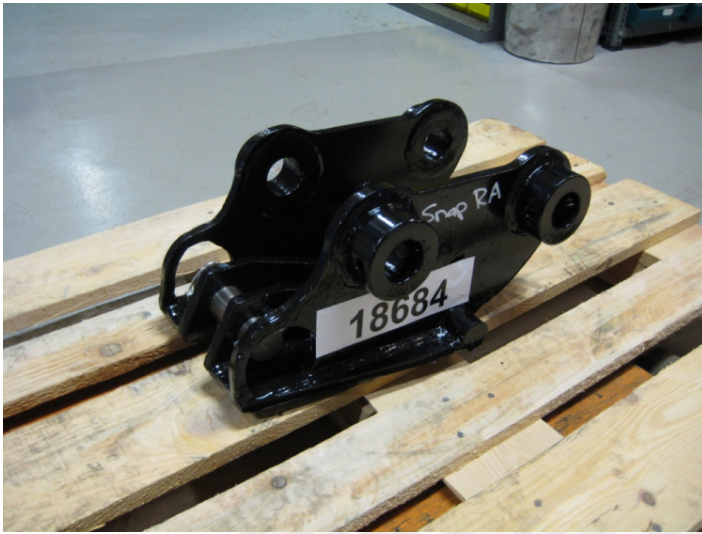

Beco Snap RA mech. quick hitch

PRODUCT NO.: 18684

Location: K54C

Condition: Used

Weight: 33,5 kg

Type: Beco

Mechanical/hydraulic: Mechanical

Description

ex. Volvo ECR58 CC: 230mm Pins: \varnothing 45mm

Gallery