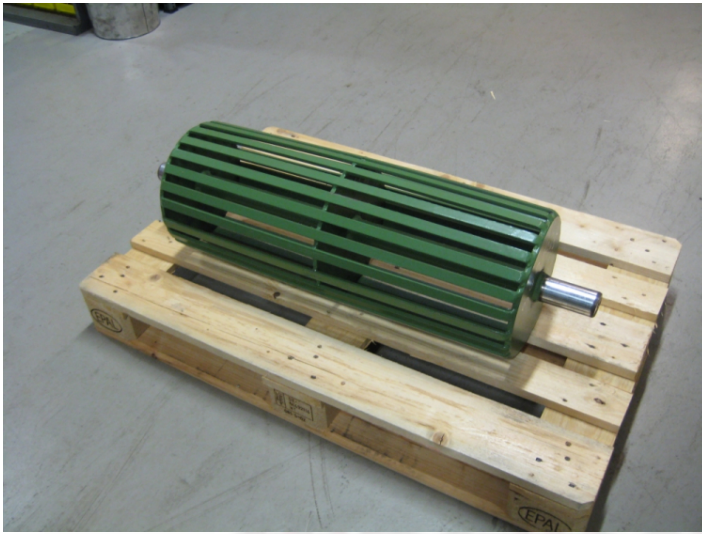

# Drum for conveyor - 2 pcs.

---

**PRODUCT NO.:** 18693

**Location:** 18D

**Condition:** New

## Description

diameter of drum:  $\varnothing$  300 x 8000 mm - diameter of axle: 2" - total length: 1025 mm - price each