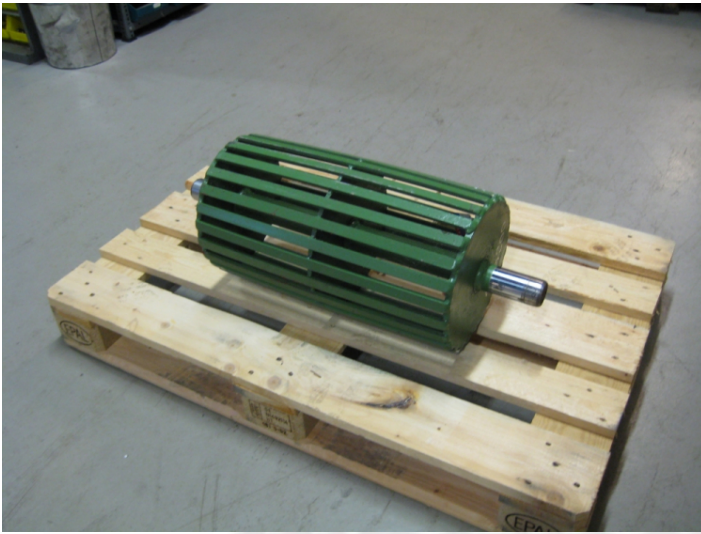

# Drum for conveyor - 1 pcs

---

**PRODUCT NO.:** 18690

**Location:** 18D

**Condition:** New

## Description

diameter of drum:  $\varnothing$  300 x 550 mm - diameter of axle: 2" - total length: 800 mm