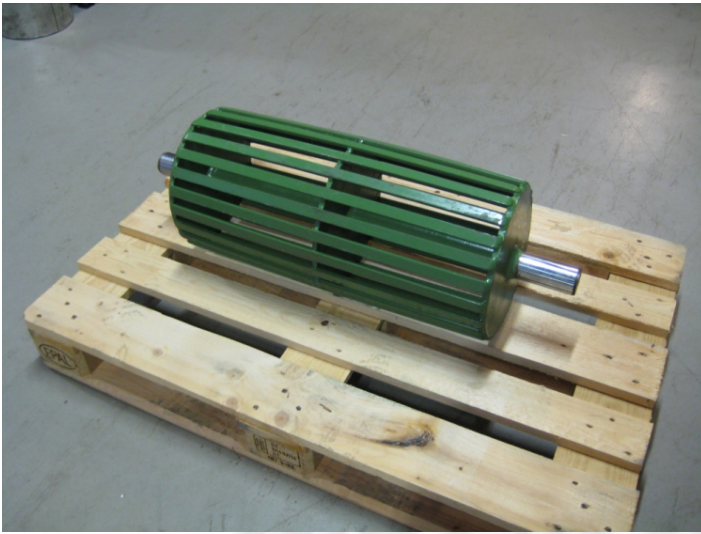

# Drum for conveyor - 2 pcs.

---

**PRODUCT NO.:** 18691

**Location:** 18D

**Condition:** New

## Description

diameter of drum:  $\varnothing$  300 x 650 mm - diameter of axle: 2" - total length: 900 mm - price each