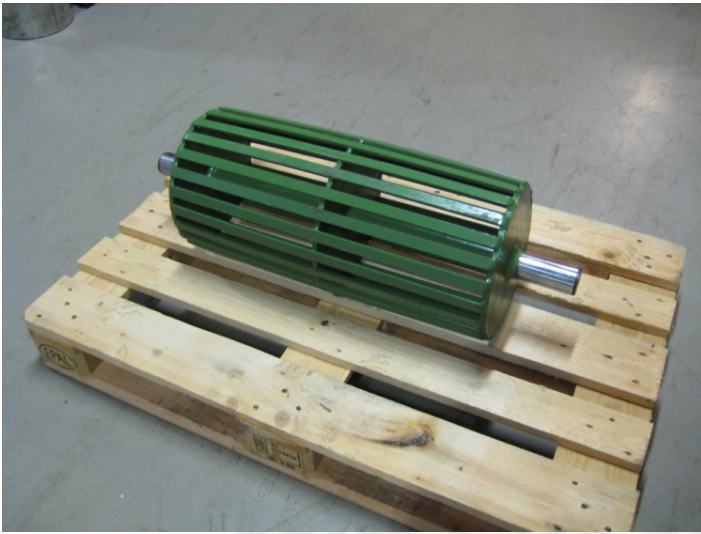

Drum for conveyor - 2 pcs.

PRODUCT NO.: 18691

Location: 18D

Condition: New

Description

diameter of drum: \varnothing 300 x 650 mm - diameter of axle: 2" - total length: 900 mm - price each

Gallery