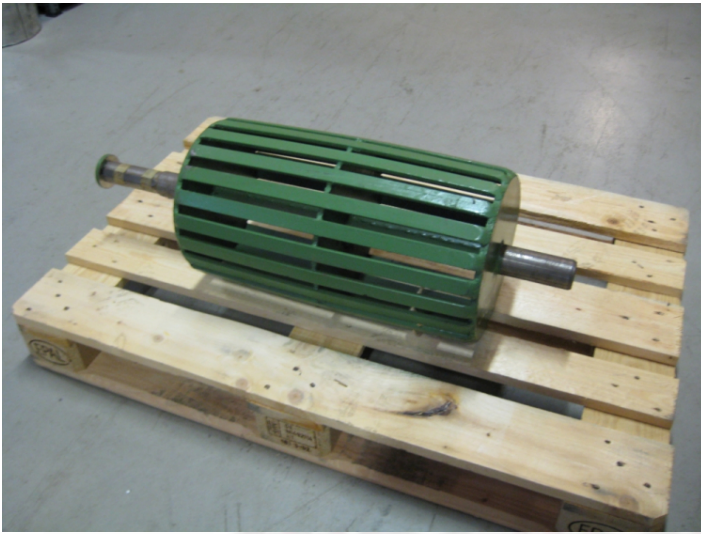

Drum for conveyer

PRODUCT NO.: 18692

Location: 18D

Condition: New

Description

diameter of drum: \varnothing 300 x 550 mm - diameter of axle: 2" - total length: 925 mm - price each

Gallery