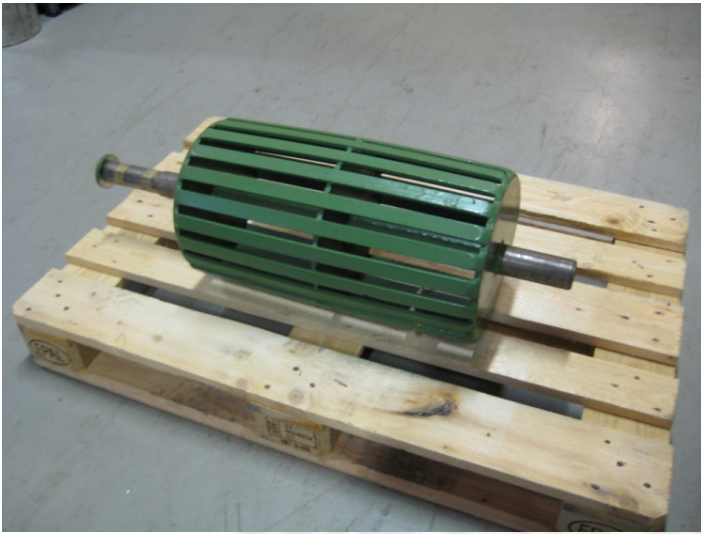

# Drum for conveyer

---

**PRODUCT NO.:** 18692

**Location:** 18D

**Condition:** New

## Description

diameter of drum:  $\varnothing$  300 x 550 mm - diameter of axle: 2" - total length: 925 mm - price each