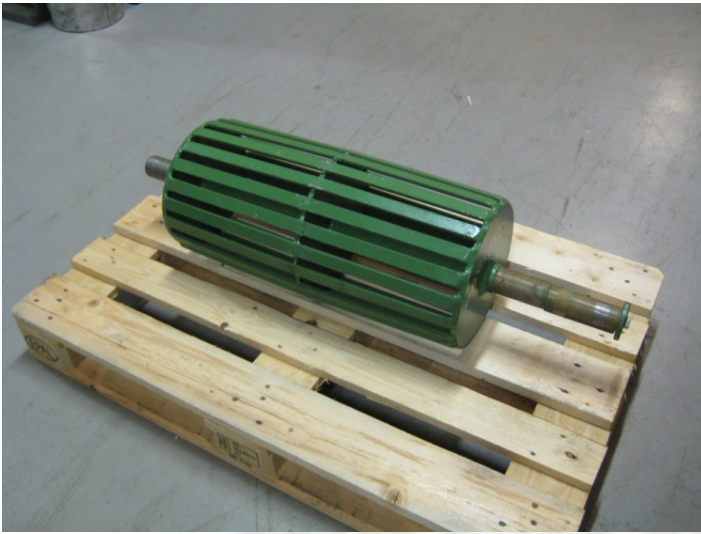

Drum for conveyor - 2 pcs.

PRODUCT NO.: 18694

Location: 18D

Condition: New

Description

diameter of drum: \varnothing 300 x 650 mm - diameter of axle: 2" - total length: 1050 mm - price each

Gallery