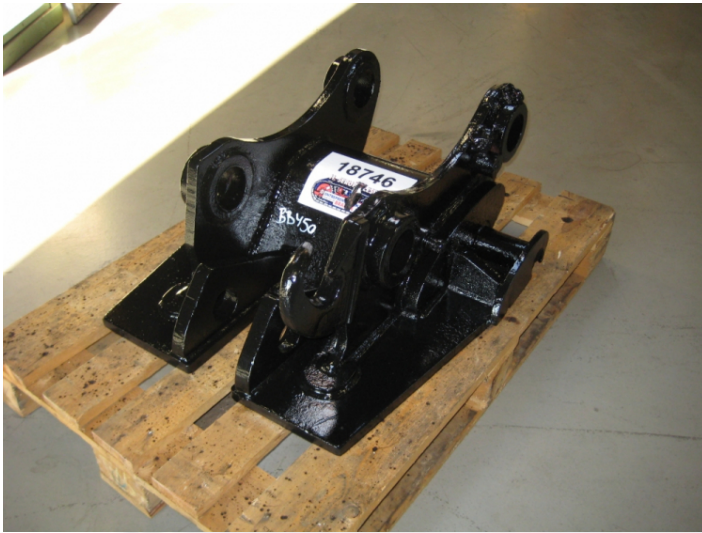

Beco BB450 mech. quick hitch ex. Case 1188LC s/n 01300334

PRODUCT NO.: 18746

Location: K21A

Condition: Used

Brand: Beco

Type: Beco

Mechanical/hydraulic: Mechanical

Description

pins front/rear: \varnothing 80 mm/ \varnothing 70 mm - cc: 465 mm - inner width: 300 mm

Gallery