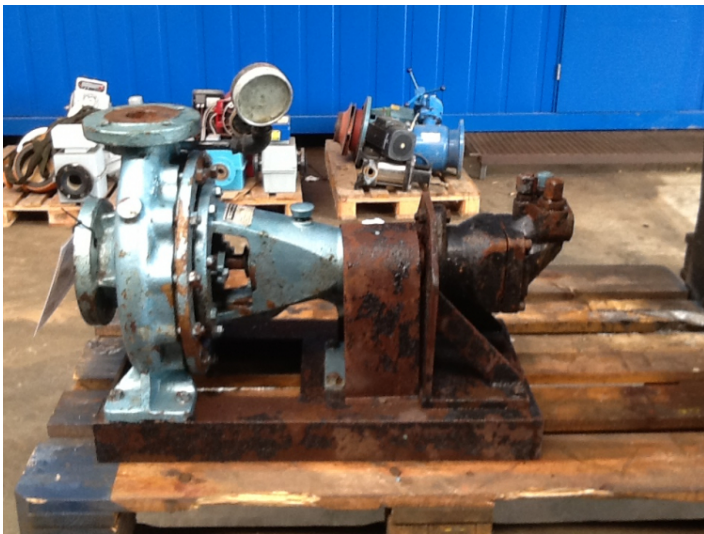

SPP waterpump 50/26

PRODUCT NO.: 18854

Location: 16C

Pump Type: Water

Electric or diesel: EL

Description

inlet: \varnothing 60 mm - outlet: \varnothing 50 mm - hydr. drive

Gallery