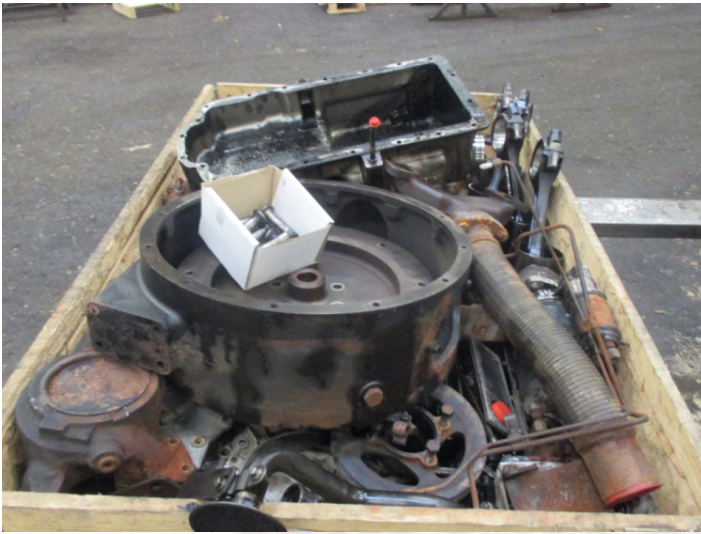

# Perkins 1004-4 AA80522 engine parts

**PRODUCT NO.:** 19006

**Serial no.:** AA80522\*U560996U\*

**Location:** 7A

**Condition:** Used

**Brand:** Perkins

## Description

1000 Serie - ex. Hydrema 905, serialno. 4794. Cylinder head/crankshaft/4 connecting rods with pistons/water pump/flywheel/flywheel housing/exhaust manifold/cam shaft.