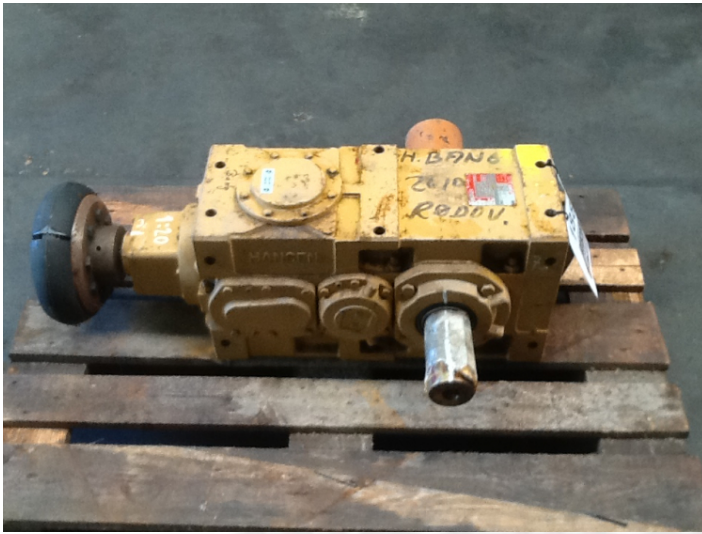

Hansen Type RDA22 - ANBR - 20 Gear

PRODUCT NO.: 18881

Location: 14C

Condition: Unused

Brand: Hansen Transmissions

Ratio: 20:1

Description

axle inlet: \varnothing 30 mm - axles outlet: \varnothing 70 mm - red.: 20:1