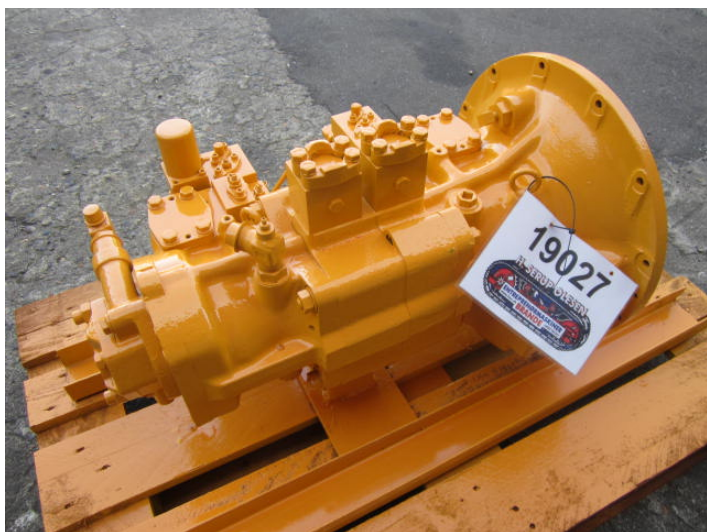

Hydr. pump ex. Komatsu PC240LC-5, complete

PRODUCT NO.: 19027

Location: 8A

Condition: Used

Brand: Komatsu

Description

ex. Komatsu PC240LC-5 s/n K20490, year 1992.

Gallery