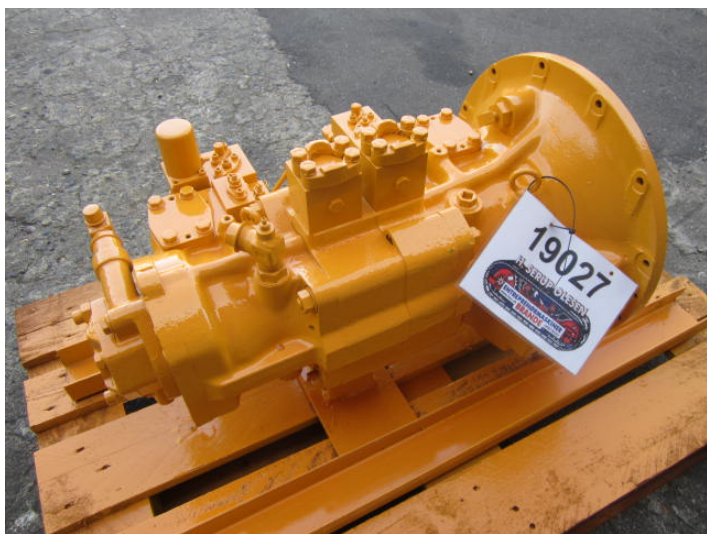

Hydr. pump ex. Komatsu PC240LC-5, complete

PRODUCT NO.: 19027

Location: 8A

Condition: Used

Brand: Komatsu

Description

ex. Komatsu PC240LC-5 s/n K20490, year 1992.

Gallery