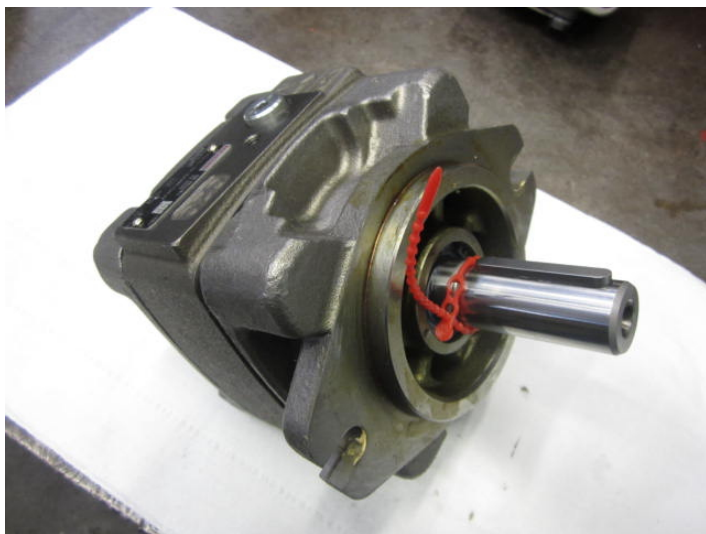

Hydr. pump Rexroth

PRODUCT NO.: 19066

Location: 19D

Condition: New

Brand: Rexroth

Description

PGH4-30/020RE11WU2 - FD 65520 - pN = 315 bar - axle: \varnothing 25 mm

Gallery