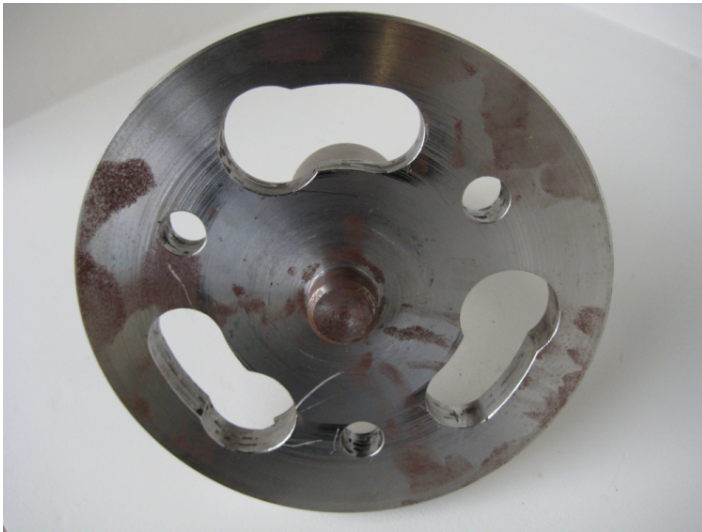

Auger Flange Coupling APB 88 B1500

PRODUCT NO.: 19117

Condition: New

Description

Female Auger connection for Earth Auger type APB 88 B1500 with weld-on Pin.

Gallery