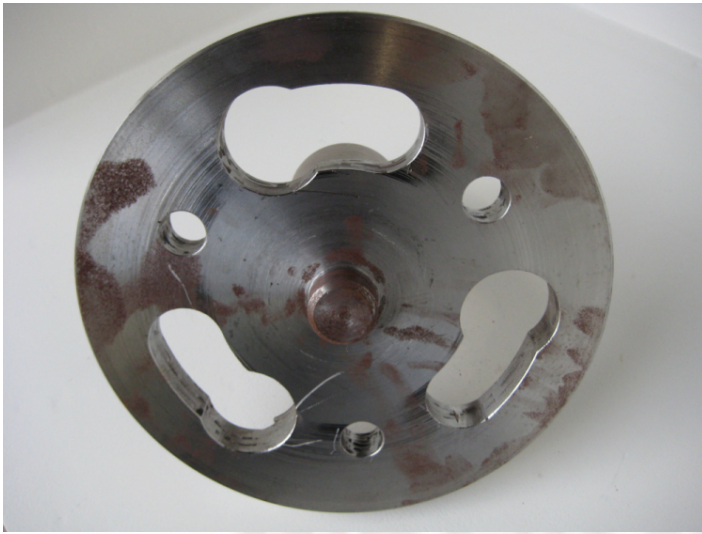

# Auger Flange Coupling APB 88 B1500

---

**PRODUCT NO.:** 19117

**Condition:** New

## Description

Female Auger connection for Earth Auger type APB 88 B1500 with weld-on Pin.