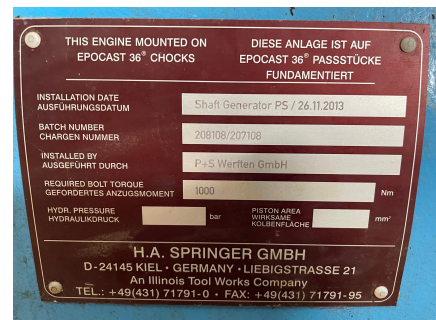

910 kVA VEM Generator type DRKSW 5024-4US

PRODUCT NO.: 19302

Serial no.: 2365878

Maskinnummer: 10003401

Year: 2012

Condition: Unused

Weight: 5800 kg

Brand: VEM

kVA: 910

Description

please find enclosed drawing. 520 v - 50-60 Hz. 1010 amp. 1500 rpm. Axle diameter: 140 mm Made in Germany. Looks like new.

Gallery