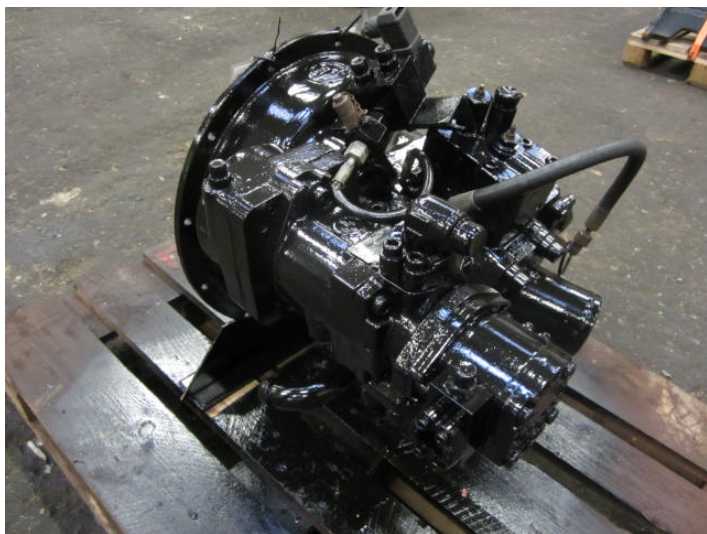

Hydr. pump ex. Case 988 Type Hydromatic

PRODUCT NO.: 19258

Location: 3B

Condition: Used

Brand: Hydromatic

Gallery