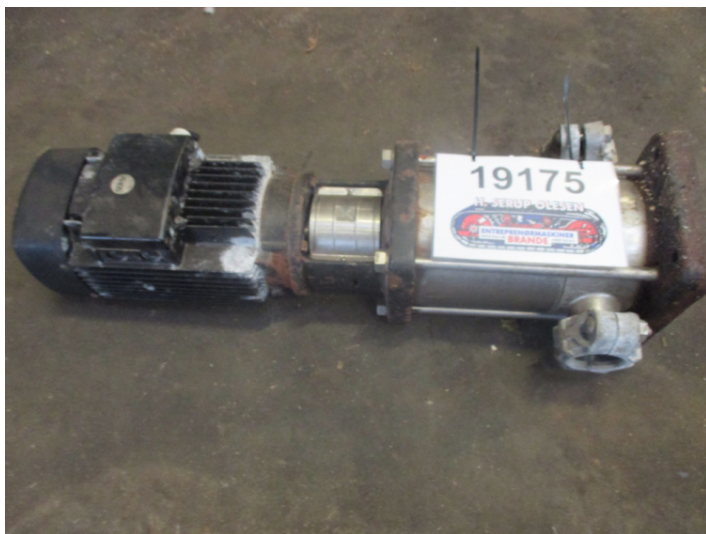

Water pump

PRODUCT NO.: 19175

Location: 16C

Pump Type: Water

Electric or diesel: EL

Description

no plate

Gallery