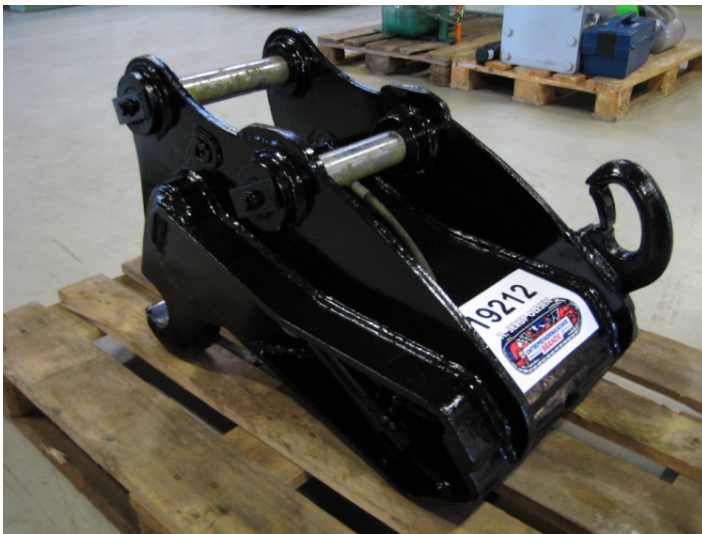

Viby SL70 hydraulic quick hitch

PRODUCT NO.: 19212

Location: K46B

Condition: Used

Brand: Viby Jern

Type: Safelock

Mechanical/hydraulic: Hydraulic

Description

pin: \varnothing 50 mm - inner width: 180/220 mm - cc: 273 mm - hook for attachment: \varnothing 70 mm.

Gallery