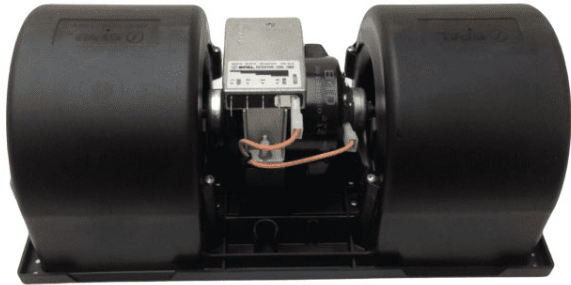

# Fan, Volvo Articulated Hauler, Wheel Loader & Excavator

---

**PRODUCT NO.: 11006834**

**Condition:** New

**Brand:** Volvo