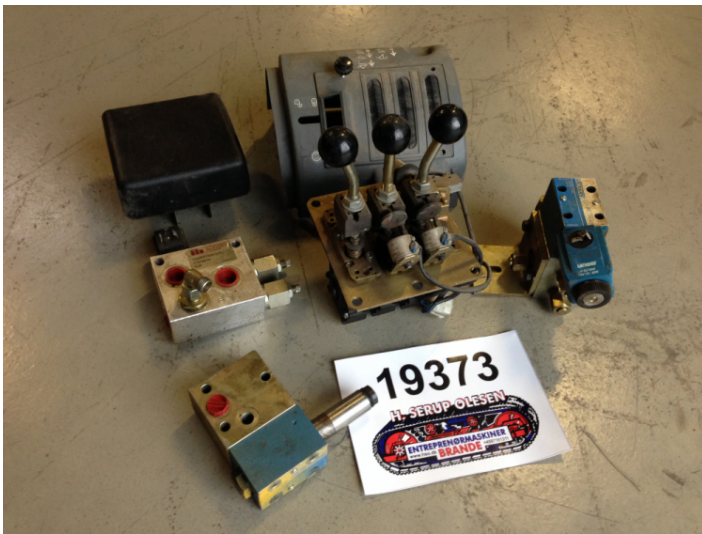

3. Valve kit ex. Volvo L90C

PRODUCT NO.: 19373

Location: 2A

Condition: Used

Brand: Volvo

Gallery