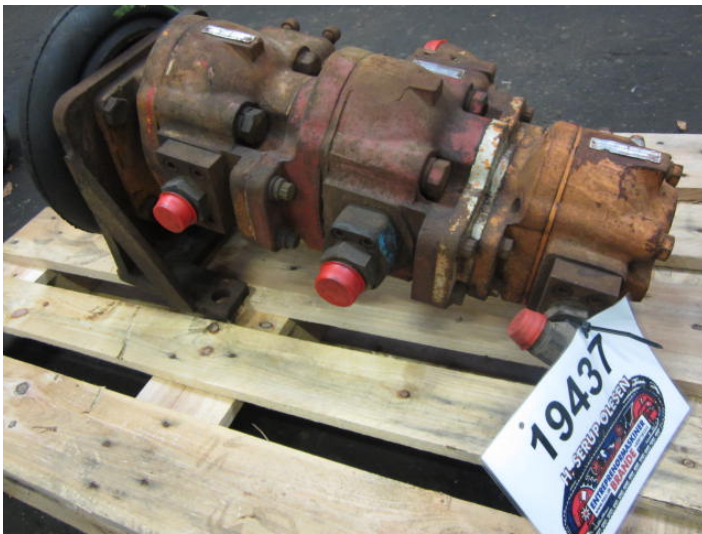

Hydreco hydr. pump

PRODUCT NO.: 19437

Location: 18D

Pump Type: Hydraulic

Electric or diesel: EL

Description

Partno.: 28PL-05224 + 50PL-290426 + 42PR-290547

Gallery