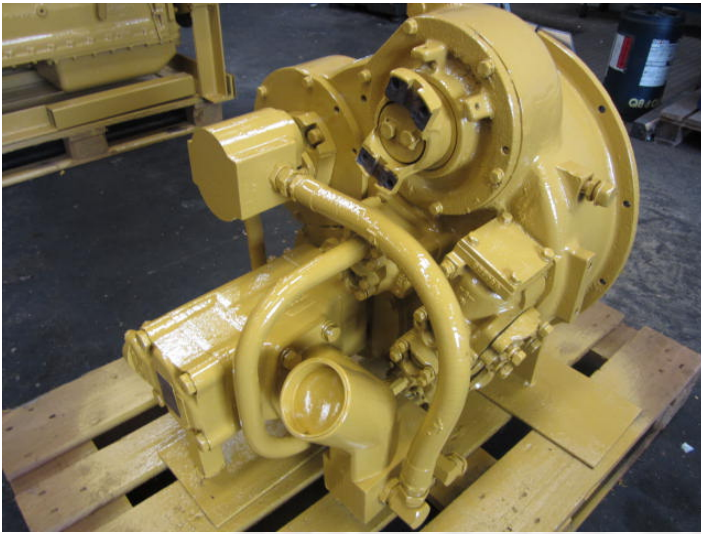

Gear, complete with hydr. pumps ex. Cat 627

PRODUCT NO.: 19515

Location: 2B

Condition: Used

Brand: Cat

Description

rear - ex. Cat 627, serialno. 68M316

Gallery