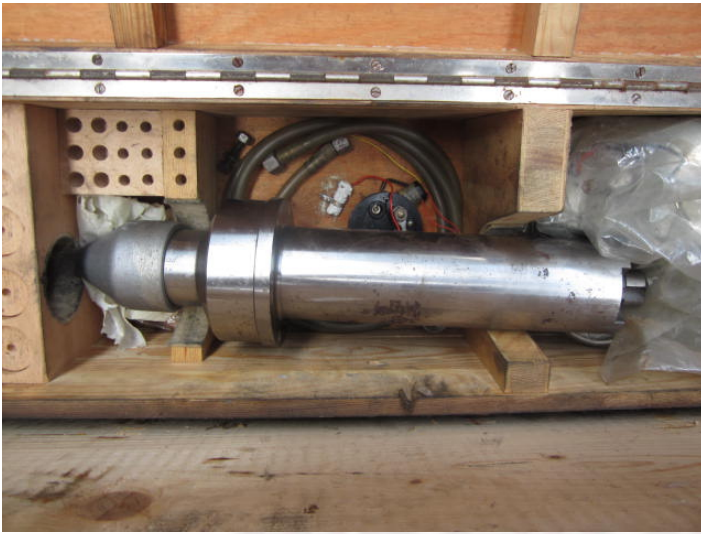

# Different cutter heads

**PRODUCT NO.:** 19501

**Location:** 18D

**Condition:** Used