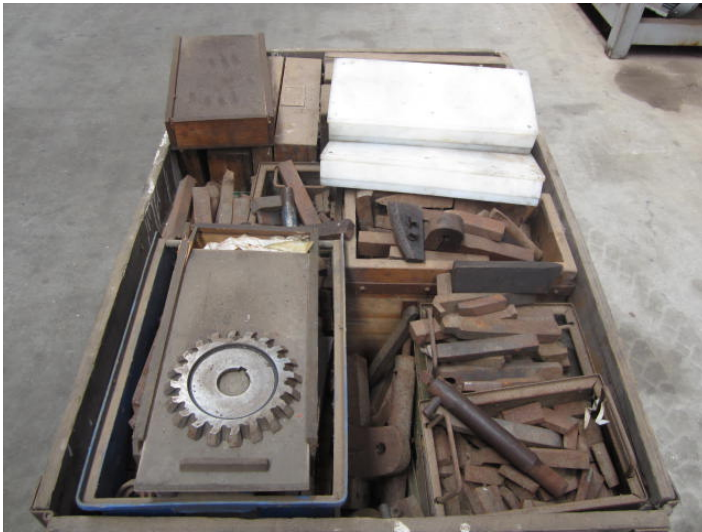

Different turning tools

PRODUCT NO.: 19535

Location: 18D

Condition: Used

Gallery