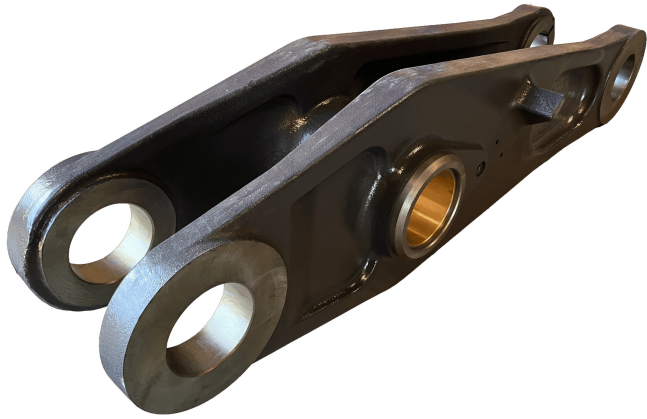

Link for Volvo Wheel Loader | Suitable for L110 & L120C/D/E/F

PRODUCT NO.: 11020755

Condition: New

Brand: Volvo

Machine: Wheel Loader

Description

Volvo OE Reference 11020755 Suitable for following Volvo Machines: **Volvo Wheel Loader** L110C Volvo, L110D Volvo, L110E Volvo, L110F Volvo, L120C Volvo, L120D Volvo, L120E Volvo, L120F Volvo.