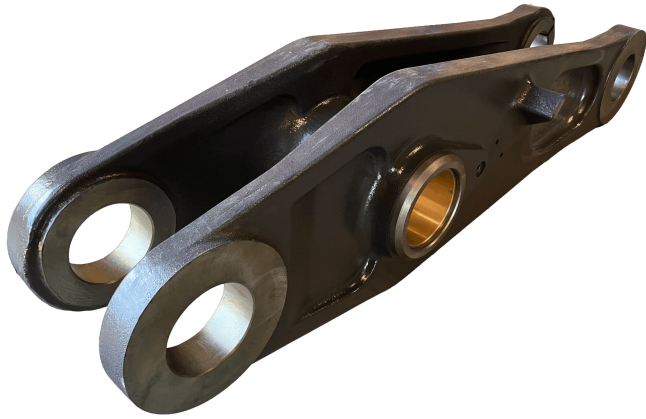

Link for Volvo Wheel Loader | Suitable for L110 & L120C/D/E/F

PRODUCT NO.: 11020755

Condition: New

Brand: Volvo

Machine: Wheel Loader

Description

Volvo OE Reference 11020755 Suitable for following Volvo Machines: **Volvo Wheel Loader** L110C Volvo, L110D Volvo, L110E Volvo, L110F Volvo, L120C Volvo, L120D Volvo, L120E Volvo, L120F Volvo.