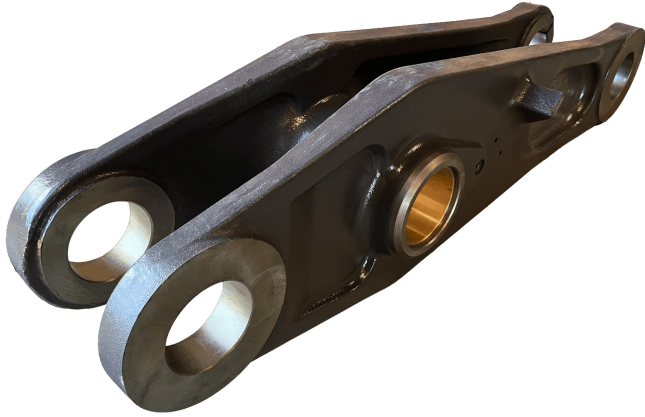

Link for Volvo Wheel Loader | Suitable for L220D/E/F/G/H

PRODUCT NO.: 11432514

Condition: New

Weight: 345 kg

Brand: Volvo

Machine: Wheel Loader

Description

Volvo OE Reference 11148124 & 16285029. Suitable for following Volvo Machines: **Volvo Wheel Loader** L220H Volvo, L220F Volvo, L220D Volvo, L220E Volvo, L220G Volvo.