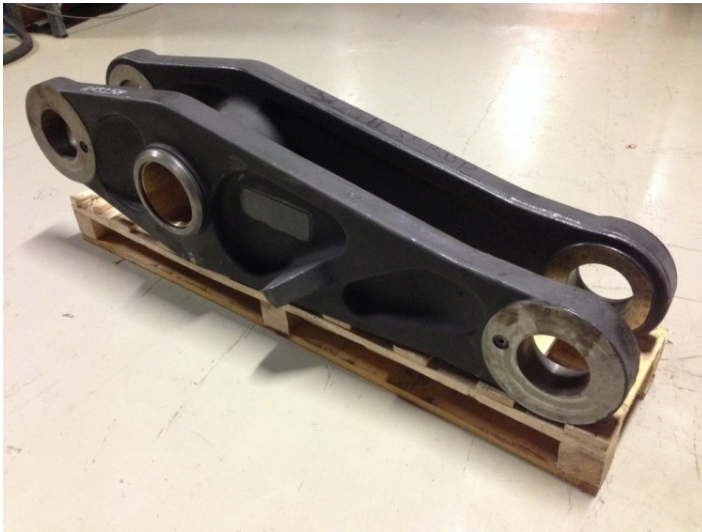

Link arm, Volvo L220E / L220F

PRODUCT NO.: 11432514

Condition: New

Length: 150 mm

Width: 48 mm

Height: 55 mm

Weight: 345 kg

Description

Fits Volvo L220D / L220E / L220F / L220G

Gallery