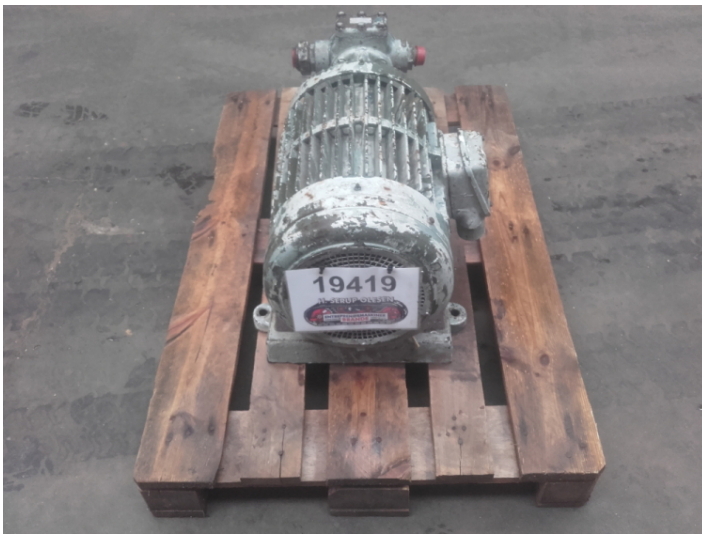

10 kW NEBB E-Motor

PRODUCT NO.: 19419

Location: 16C

Condition: Used

RPM: 1465

Brand: NEBB

kW: 10

V: 220

Description

1465 rpm - 220 Volt

Gallery