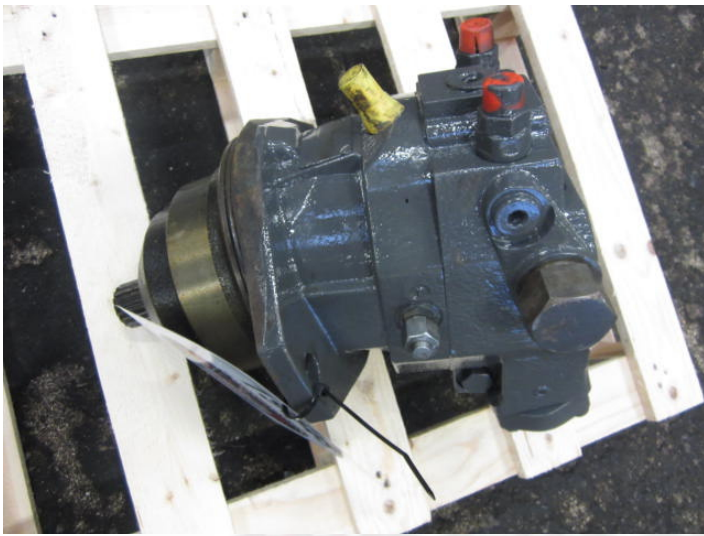

Hydr. motor for final drive ex. Volvo EC390LC

PRODUCT NO.: 19649

Location: 1A

Condition: Used

Brand: Volvo

Gallery