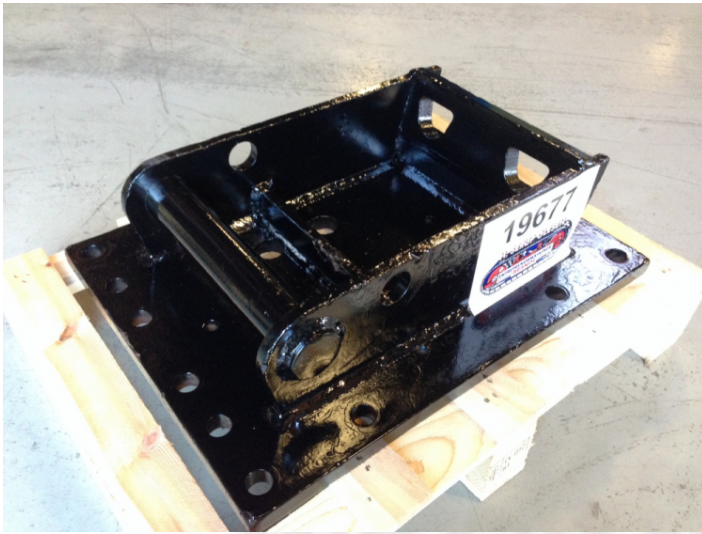

Lehnhoff SW01 adapter bracket

PRODUCT NO.: 19677

Location: K53A

Condition: Used

Type: Lehnhoff

Gallery