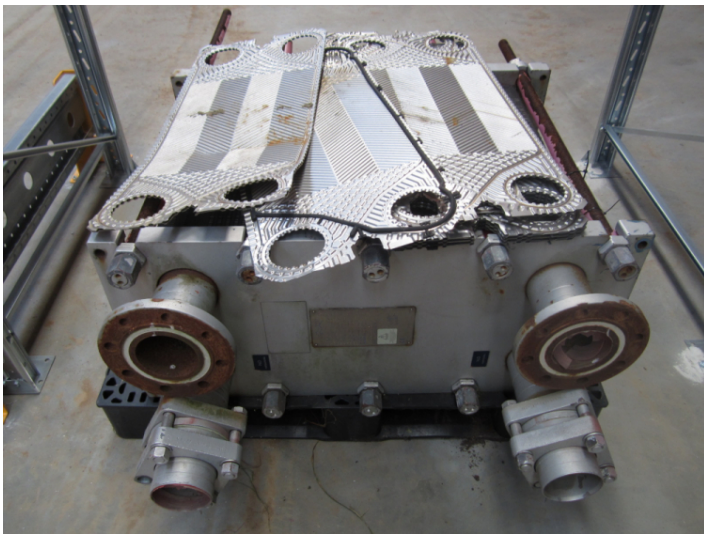

ALFA LAVAL TYPE M10 BWREF

PRODUCT NO.: 19716

Serial no.: 30104 40297

Location: 28D

Year: 2004

Condition: Used

Brand: Pladekøler/plate cooler

Description

manufacturer: Alfa Laval Lund AB Sweden - årgang 2004 - fluid group: 1 - volume: 73,8 L/76,3L - inlet til outlet S1-S2/S3.T3-S4.T4 - design press PS: -1/25,0 bar - design temp TS: -30/110 C/-15/70 C - Test press PT: 35,8 bar - date pressure test:2004-02-03 - height: 1050 mm - length: 800 mm - width: 470 mm - in/out: 100 mm