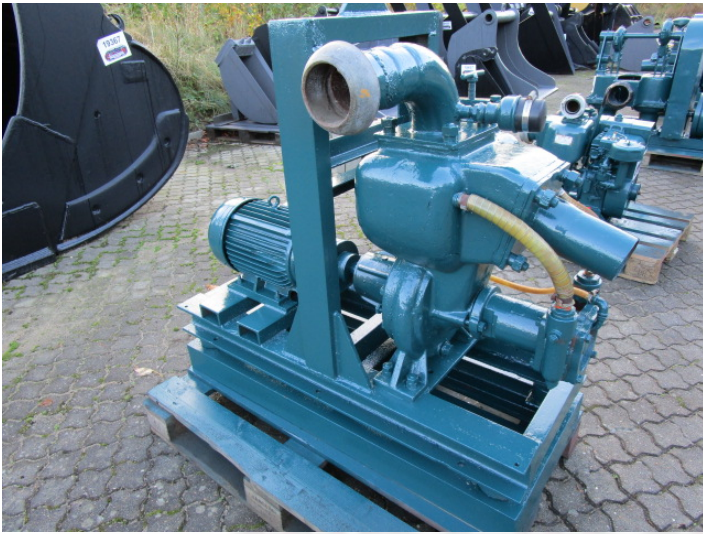

Desmi electric water pump Type SA-100

PRODUCT NO.: 19737

Serial no.: 16825

Location: 28D

Brand: Desmi

Pump Type: Water

Electric or diesel: EL

Description

7,5 kw - ø 100 mm

Gallery