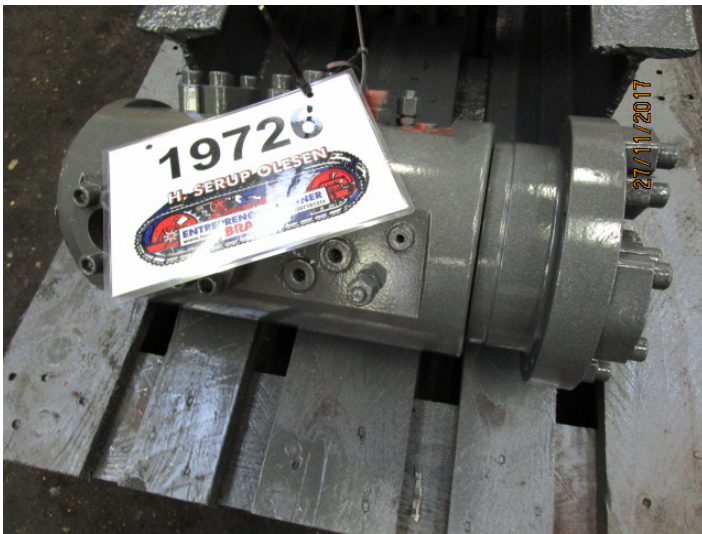

Swivel ex. Volvo EC340

PRODUCT NO.: 19726

Location: 13B

Condition: Used

Brand: Volvo

Gallery