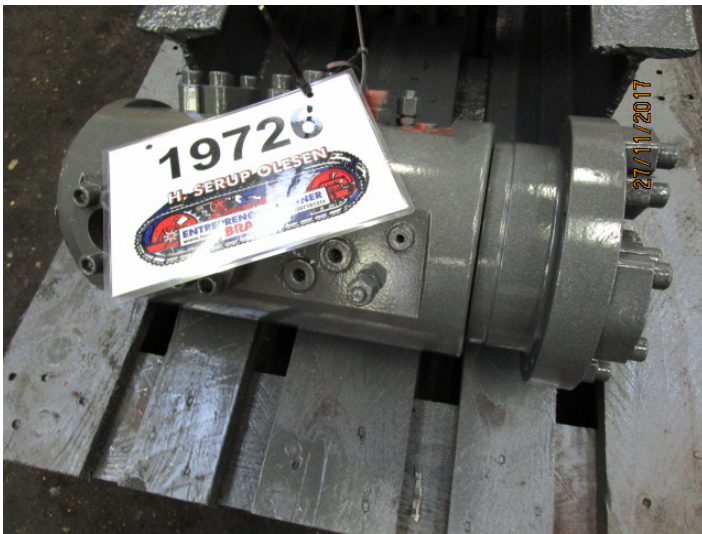

Swivel ex. Volvo EC340

PRODUCT NO.: 19726

Condition: Used

Brand: Volvo

Gallery