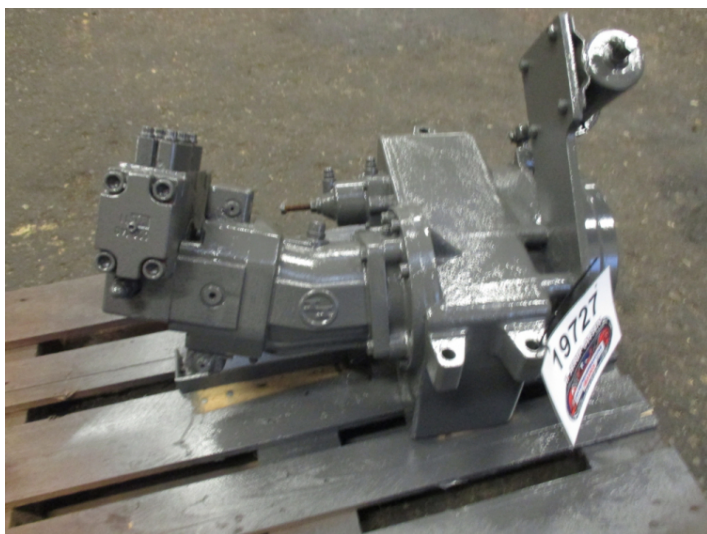

Transfer gearbox with hydr. motor ex. Solmec 108

PRODUCT NO.: 19727

Location: 13A

Condition: Used

Brand: Solmec

Gallery