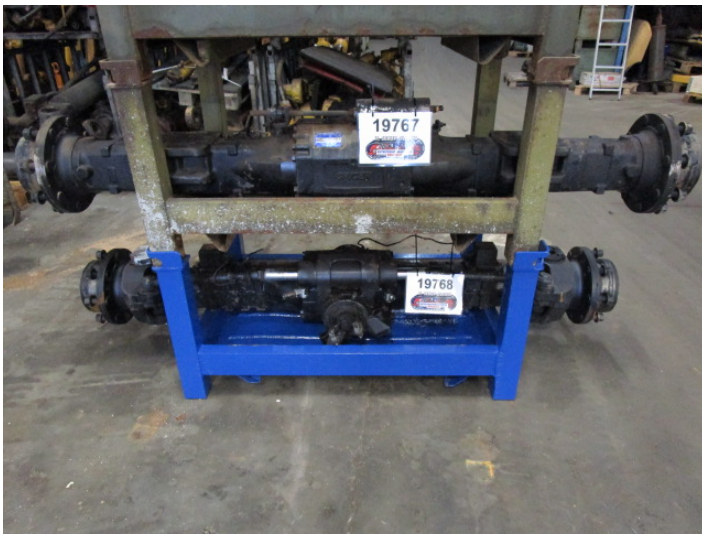

# Rear Axle Ex. Solmec 108LS

---

**PRODUCT NO.:** 19767

**Serial no.:** R1084416

**Year:** 2008

**Condition:** Used

**Brand:** Spicer

## Description

Complete rear Axle ex. Solmec 108L.