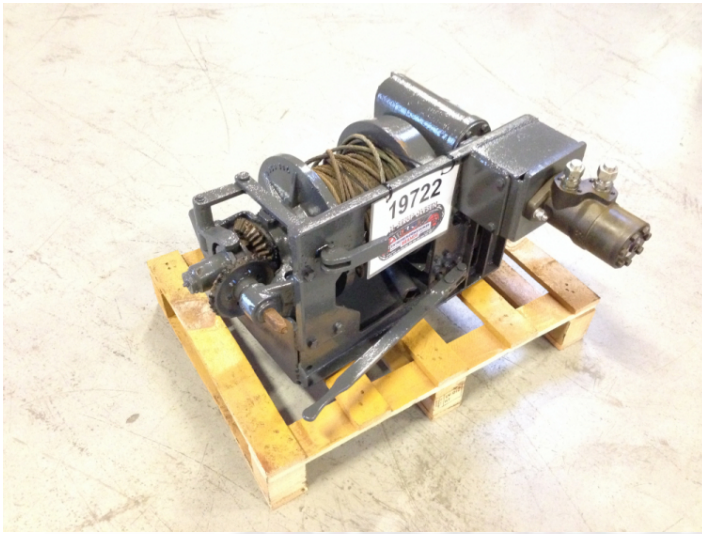

Winch with new Danfoss hyd. motor

PRODUCT NO.: 19722

Location: 17C

Condition: Used

Description

with clutch and brake - 10 mm wire - width of drum: 180 mm - diameter of drum: 100 mm - can also work mechanical