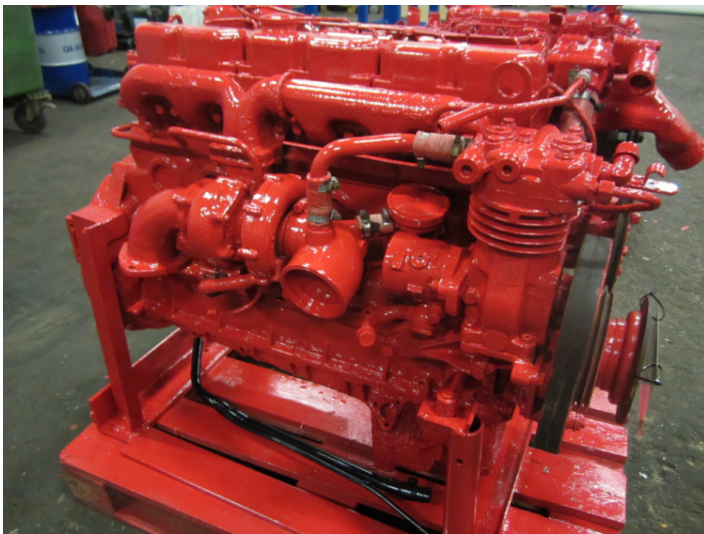

# MAN DO226T engine, complete with el

---

**PRODUCT NO.:** 19723

**Location:** 9A

**Condition:** Used

**Brand:** MAN

## Description

MKF170 - engine no. 203 - tested and ok