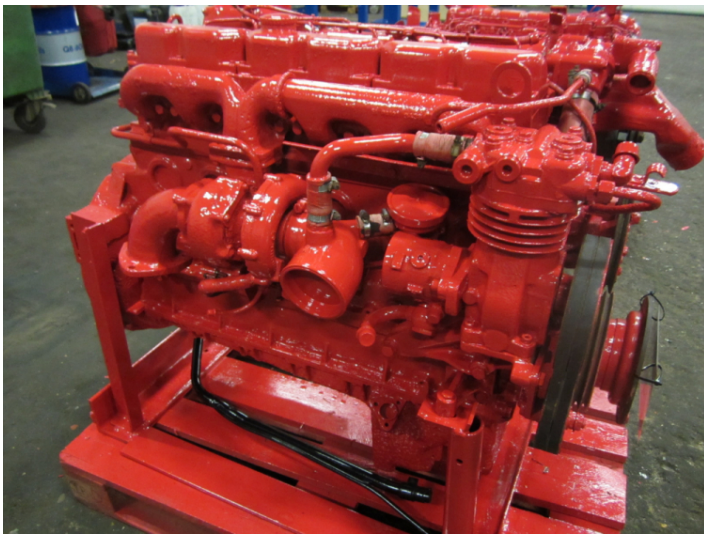

MAN DO226T engine, complete with el

PRODUCT NO.: 19723

Location: 9A

Condition: Used

Brand: MAN

Description

MKF170 - engine no. 203 - tested and ok

Gallery