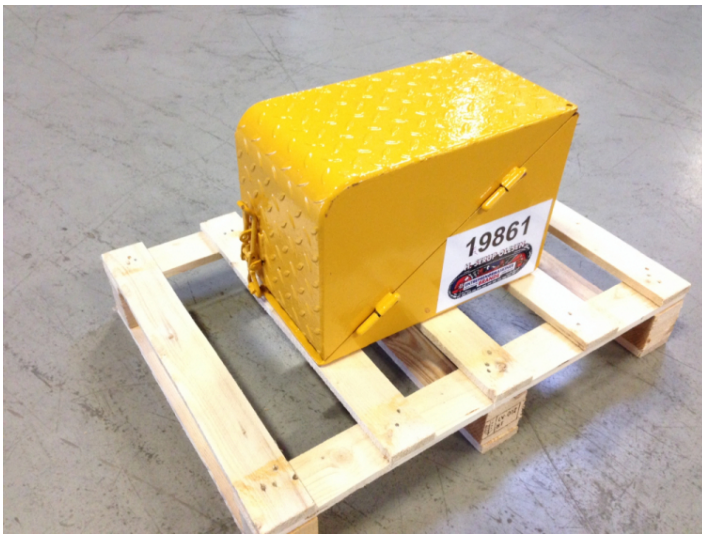

Battery box Volvo L90

PRODUCT NO.: 19861

Location: 2A

Condition: Used

Brand: Volvo

Description

right side - Volvo ref. bottom 4948974 - Volvo ref. gate 11003336 - also suitable for Volvo L50/L70

Gallery