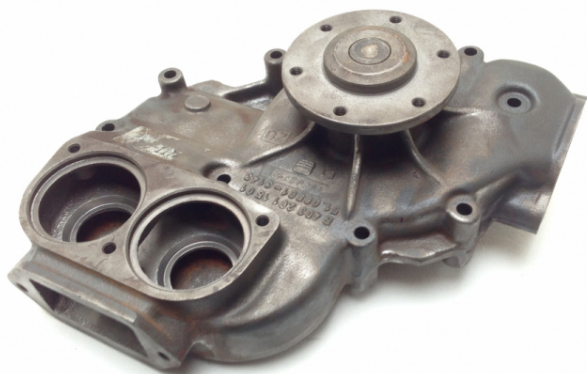

Water pump, Mercedes

PRODUCT NO.: 12380085

Condition: New

Brand: Mercedes

Description

Mercedes OE number 12.380.085 - 4032011501

Gallery