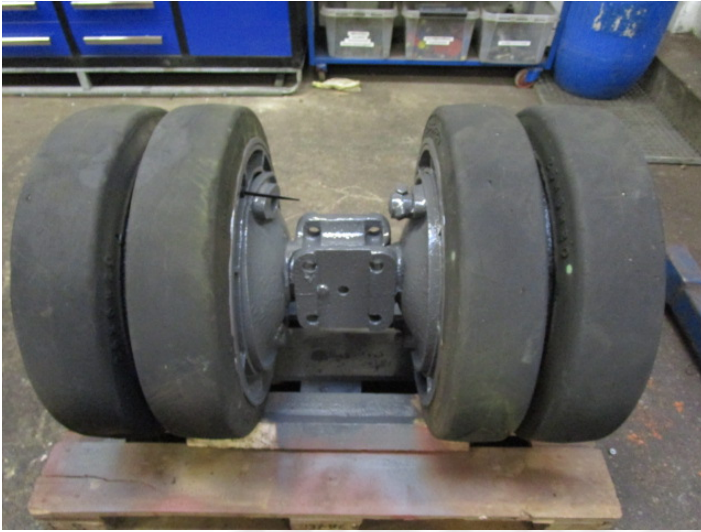

# Mafi wheels - Solid wheels 26x6x20

---

**PRODUCT NO.:** 19947

**Location:** 23C

**Condition:** Used

## Description

double with bearings - diameter: 670 mm - width: 130 mm - total width: 950 mm