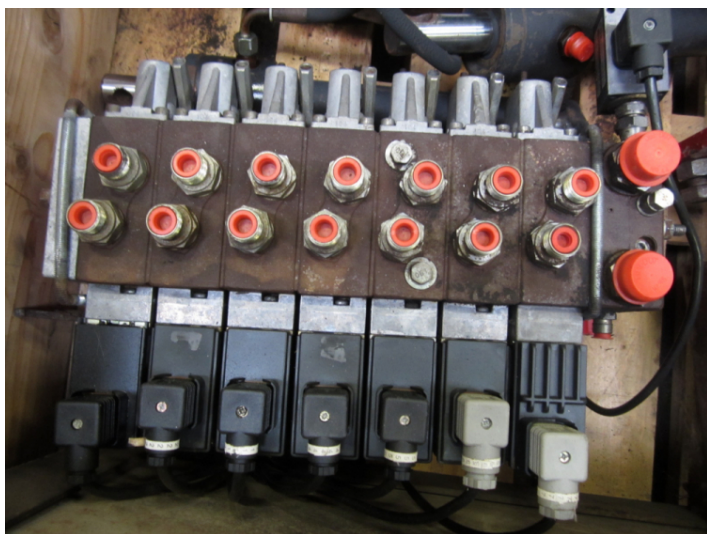

# Complete valve block ex. Tim SD1010 type 810/220 Envipro, year 1998

---

**PRODUCT NO.:** 19880 2

**Location:** 26D

**Condition:** Used