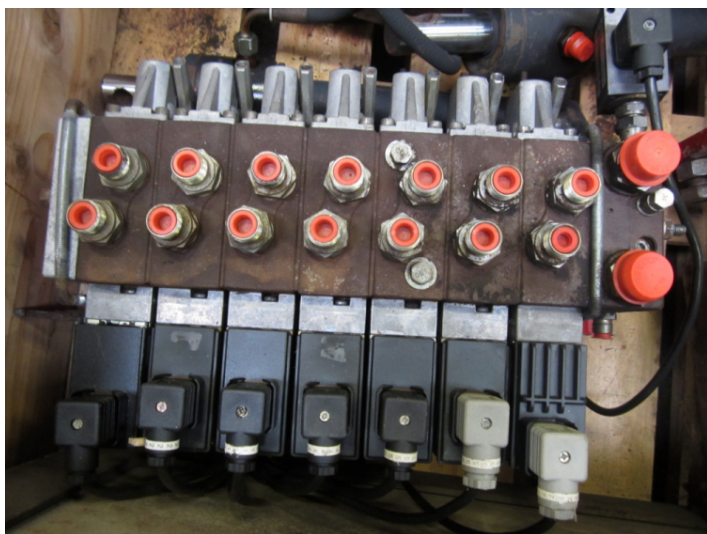

Complete valve block ex. Tim SD1010 type 810/220 Envipro, year 1998

PRODUCT NO.: 19880 2

Location: 26D

Condition: Used

Gallery