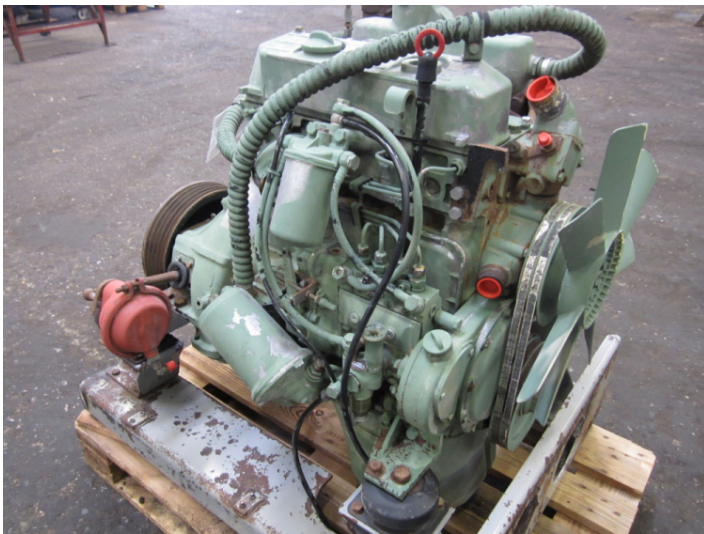

Mercedes OM364 engine

PRODUCT NO.: 19956

Location: 11A

Condition: Used

Length: 1200 mm

Width: 800 mm

Height: 1200 mm

Weight: 480 kg

Brand: Mercedes

Description

122.598 km - engine no. 364.900-040-190975 - 49 kw/1800 rpm - very good condition - ex. Schöling TTV Street sweeper and suction machine (no. 10002750)

Gallery