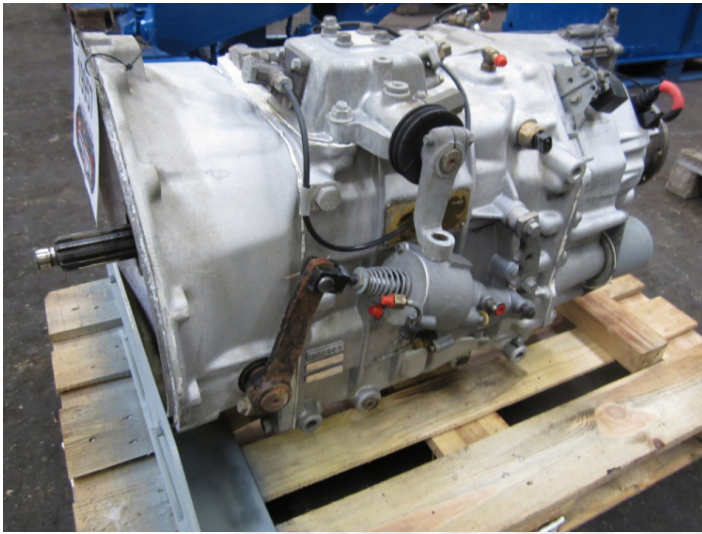

# Volvo R1000 gear

**PRODUCT NO.:** 19957

**Serial no.:** 10929

**Location:** 2B

**Condition:** Used

**Brand:** Volvo

## Description

very good condition - ex. Schöling TTV Street sweeper and suction machine (no. 10002750)