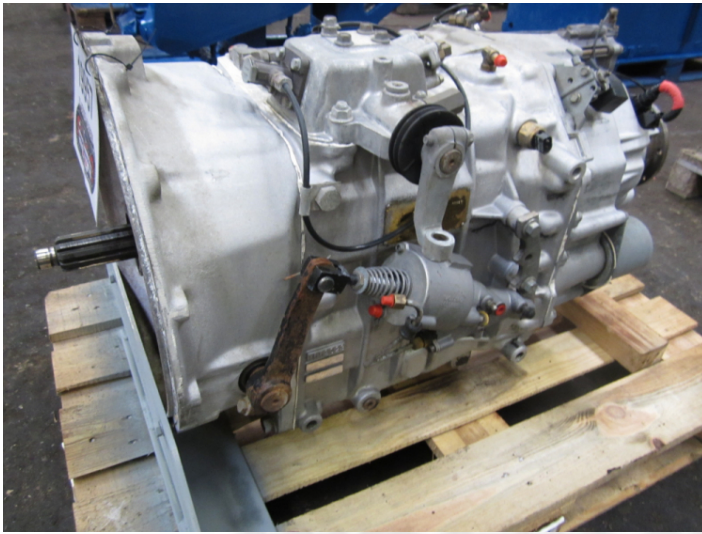

Volvo R1000 gear

PRODUCT NO.: 19957

Serial no.: 10929

Location: 2B

Condition: Used

Brand: Volvo

Description

very good condition - ex. Schöling TTV Street sweeper and suction machine (no. 10002750)