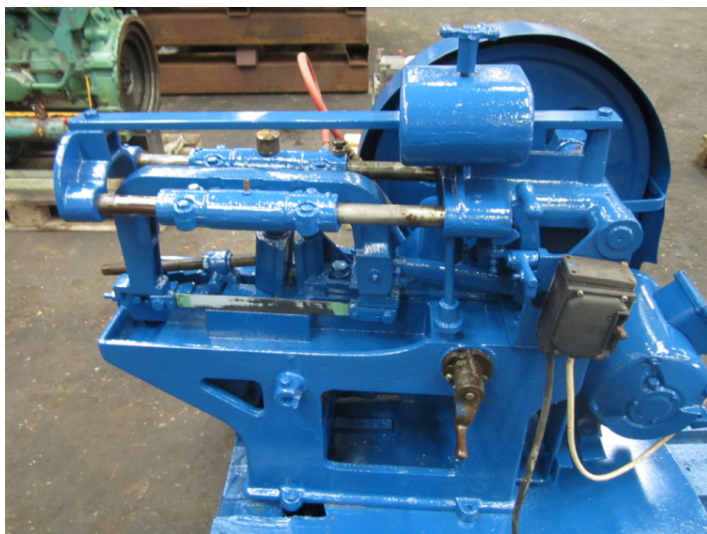

Cold-metal saw

PRODUCT NO.: 19977

Location: 12C

Condition: Used

Description

max \varnothing 150 mm

Gallery